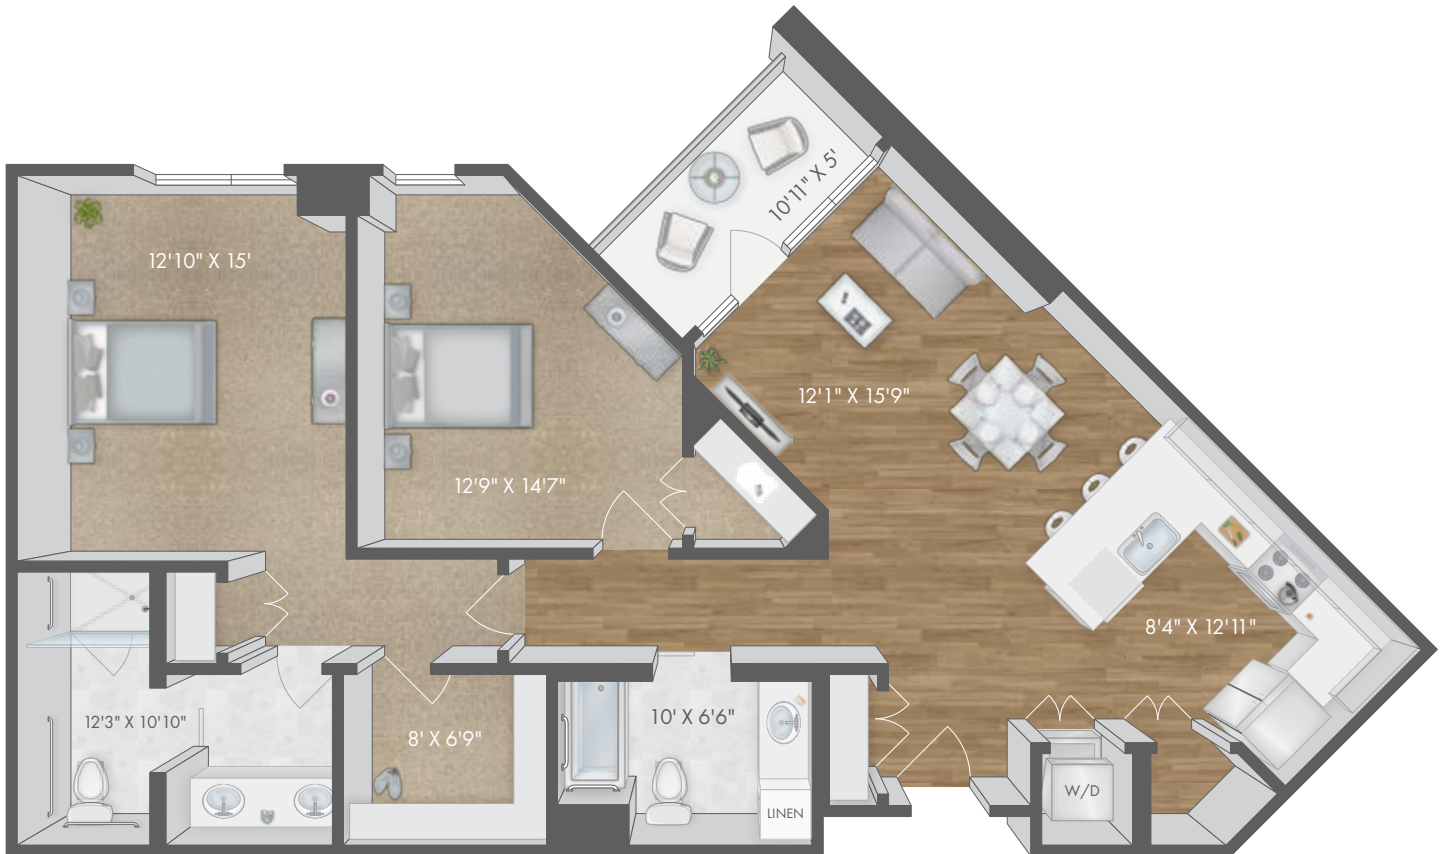

CHOPIN D

INDEPENDENT LIVING AT THE CARNEGIE

2 BR / 2 BA

1233 sq. ft.

129 ELLINGTON BOULEVARD
GAITHERSBURG, MARYLAND 20878
240.434.0292

THE CARNEGIE
at Washingtonian Center

A KISCO SIGNATURE COMMUNITY