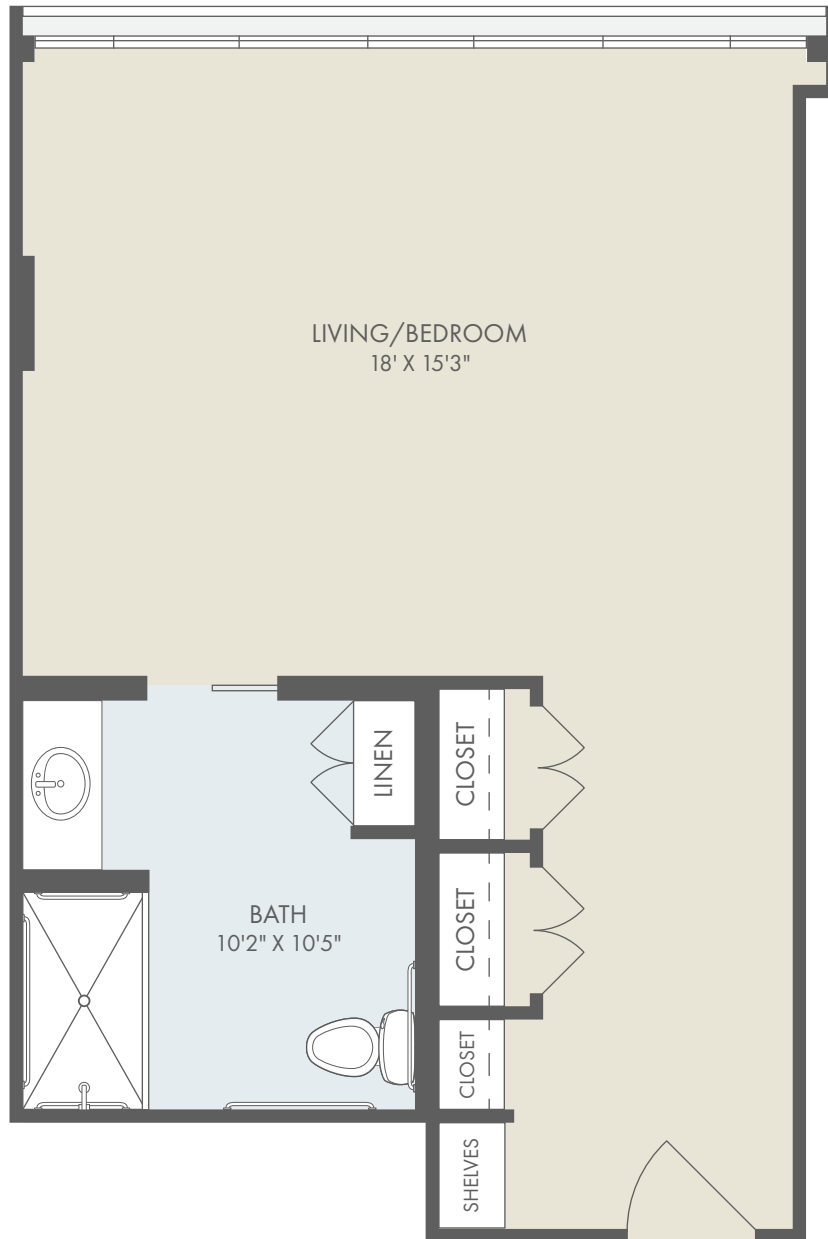

LEWIS

MEMORY CARE AT THE CARNEGIE

STUDIO

535 sq. ft.

129 ELLINGTON BOULEVARD
GAITHERSBURG, MARYLAND 20878
240.434.0292

THE CARNEGIE
at Washingtonian Center

A KISCO SIGNATURE COMMUNITY