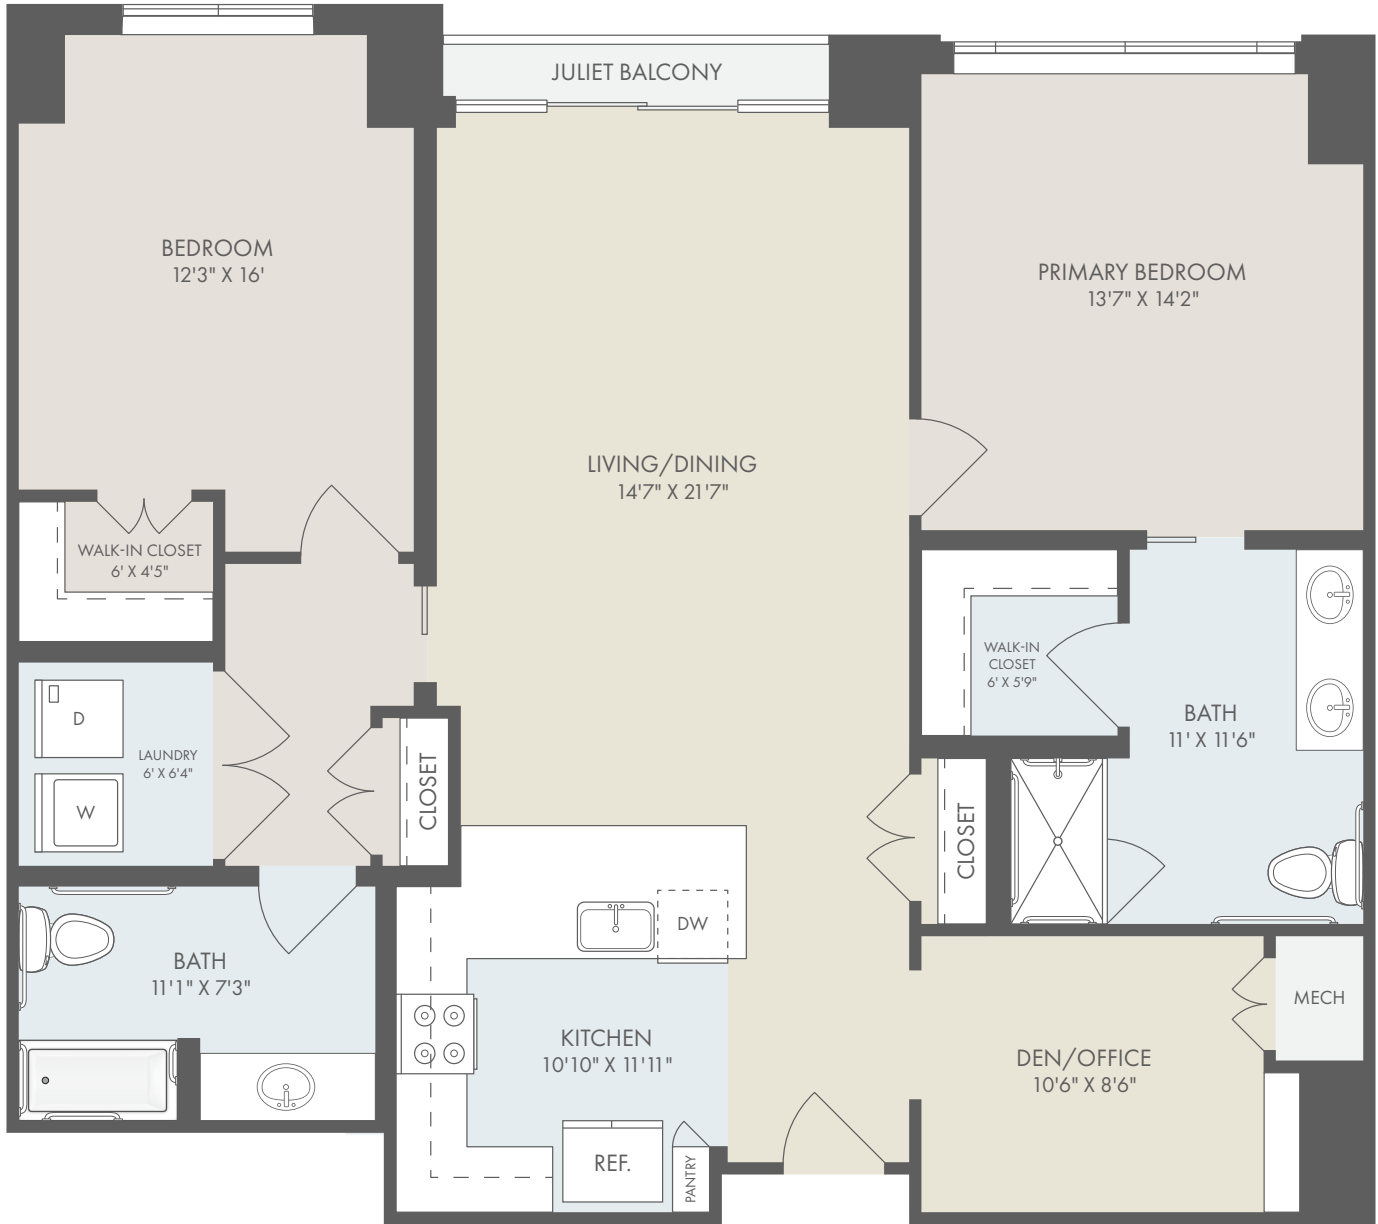

## 2 BR / 2 BA / DEN

1471 sq. ft.

129 ELLINGTON BOULEVARD  
GAITHERSBURG, MARYLAND 20878  
240.434.0292

LIFEATTHECARNEGIE.COM

  
**THE CARNEGIE**  
at Washingtonian Center

A KISCO SIGNATURE COMMUNITY

Forbes    