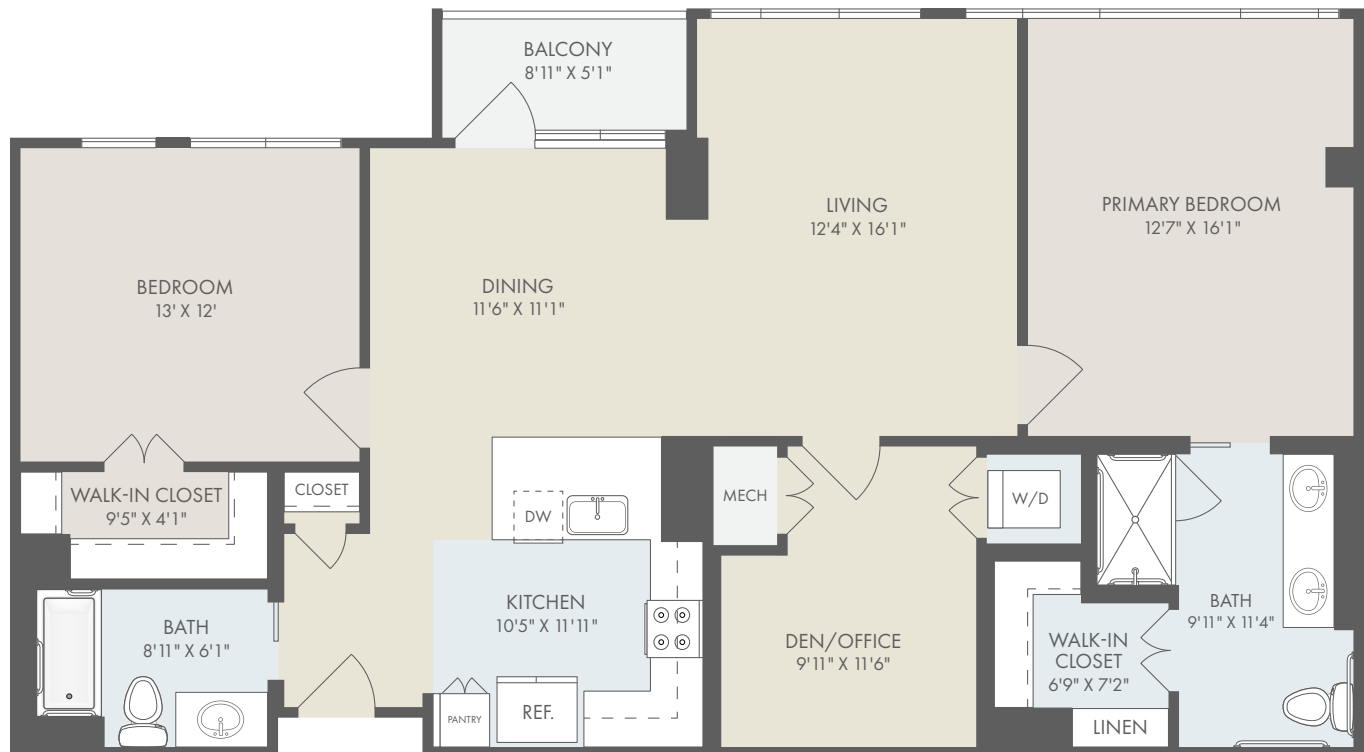

ELLINGTON E

INDEPENDENT LIVING AT THE CARNEGIE

2 BR / 2 BA / DEN

1350 sq. ft.

129 ELLINGTON BOULEVARD
GAITHERSBURG, MARYLAND 20878
240.434.0292

THE CARNEGIE
at Washingtonian Center

A KISCO SIGNATURE COMMUNITY