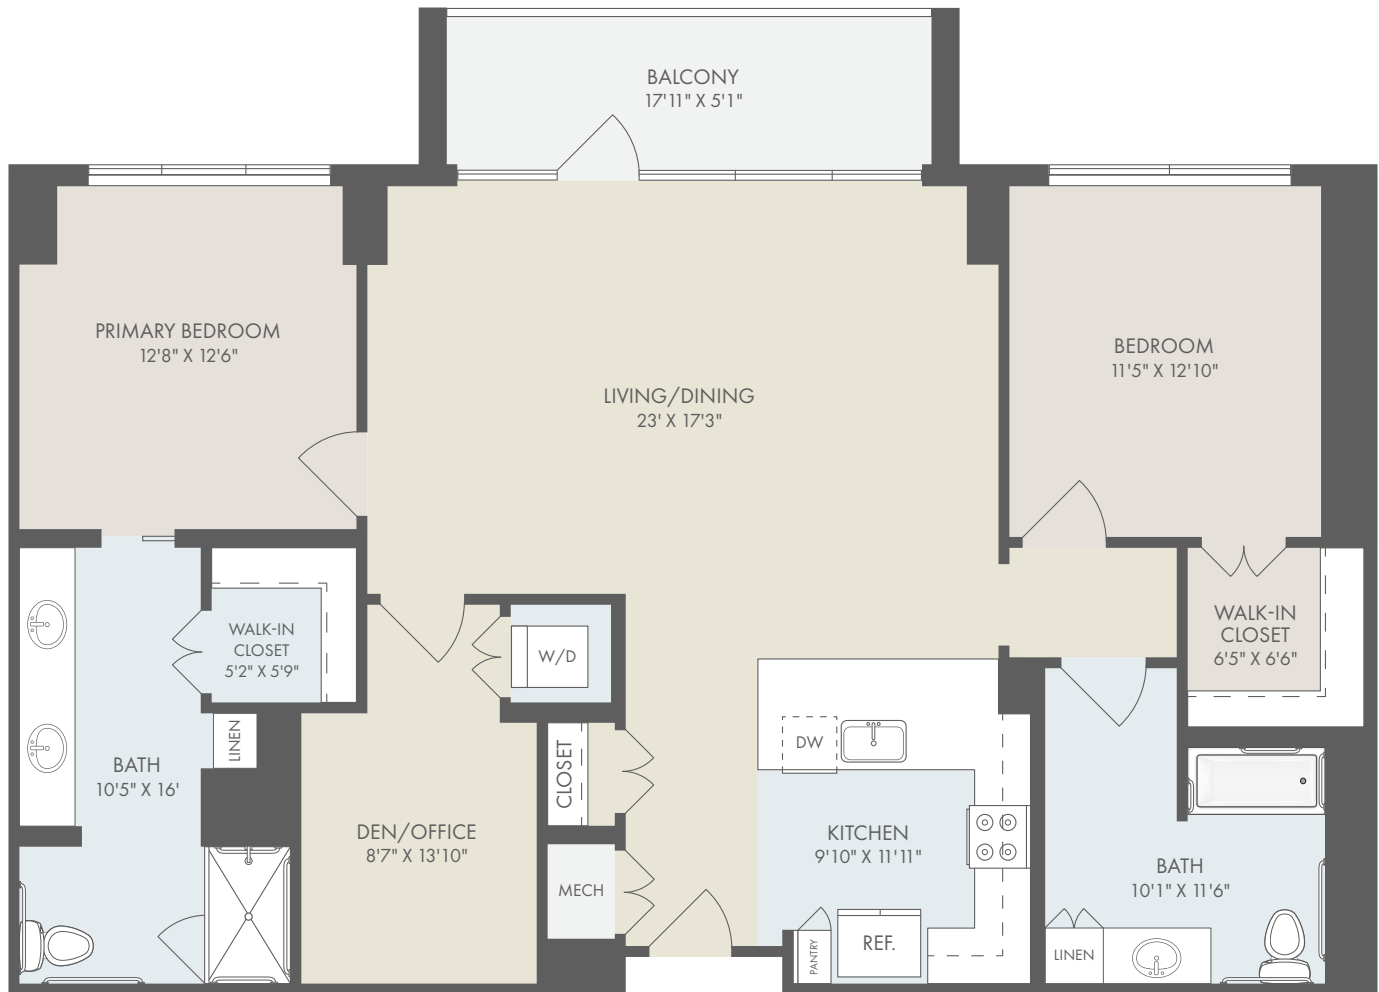

ELLINGTON C

INDEPENDENT LIVING AT THE CARNEGIE

2 BR / 2 BA / DEN

1488 sq. ft.

129 ELLINGTON BOULEVARD
GAITHERSBURG, MARYLAND 20878
240.434.0292

THE CARNEGIE
at Washingtonian Center

A KISCO SIGNATURE COMMUNITY